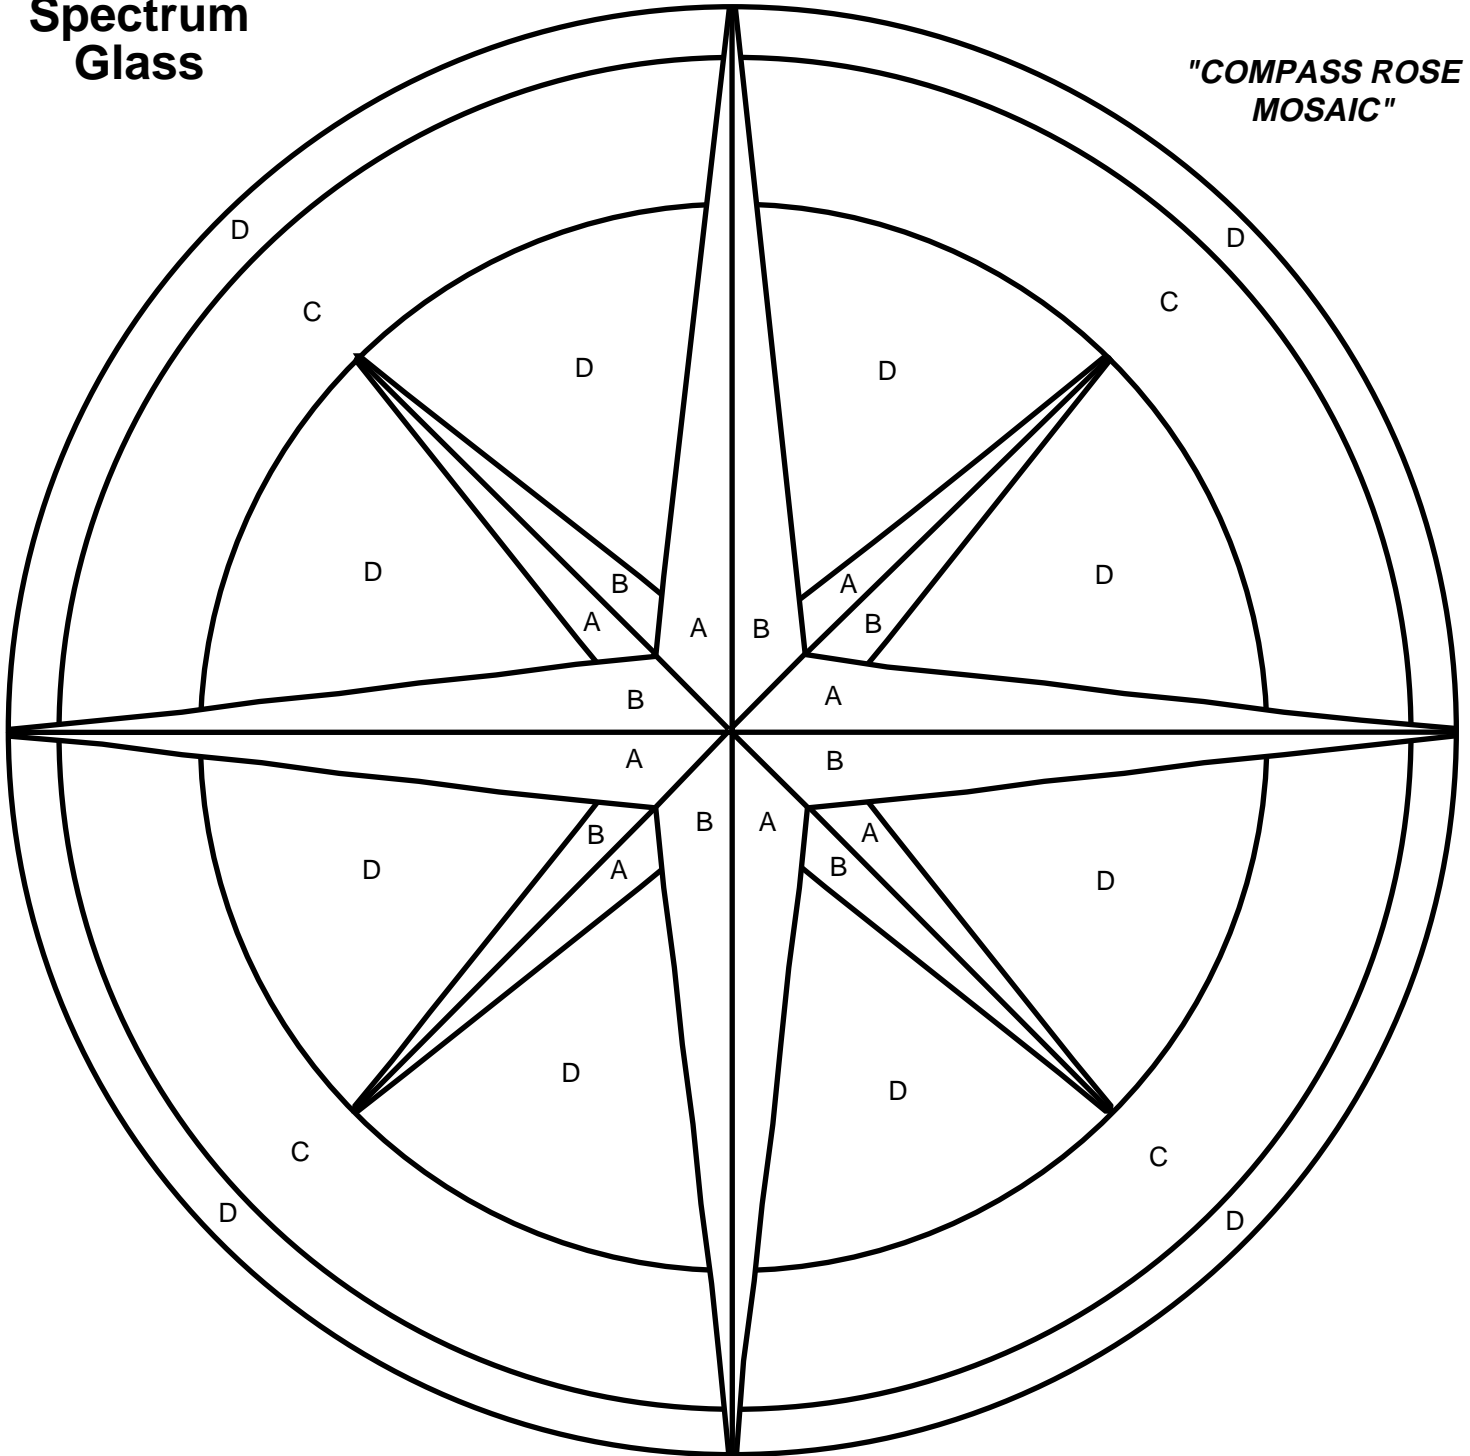

**Spectrum
Glass**

 **SilverCoats™**

**"COMPASS ROSE
MOSAIC"**

Spectrum Glass Color Suggestions

- A. SC/130.8W Pale Blue SilverCoat
- B. SC/110.2W Pale Amber SilverCoat
- C. SC/180.8W Pale Gray SilverCoat
- D. 200s Solid White Opal