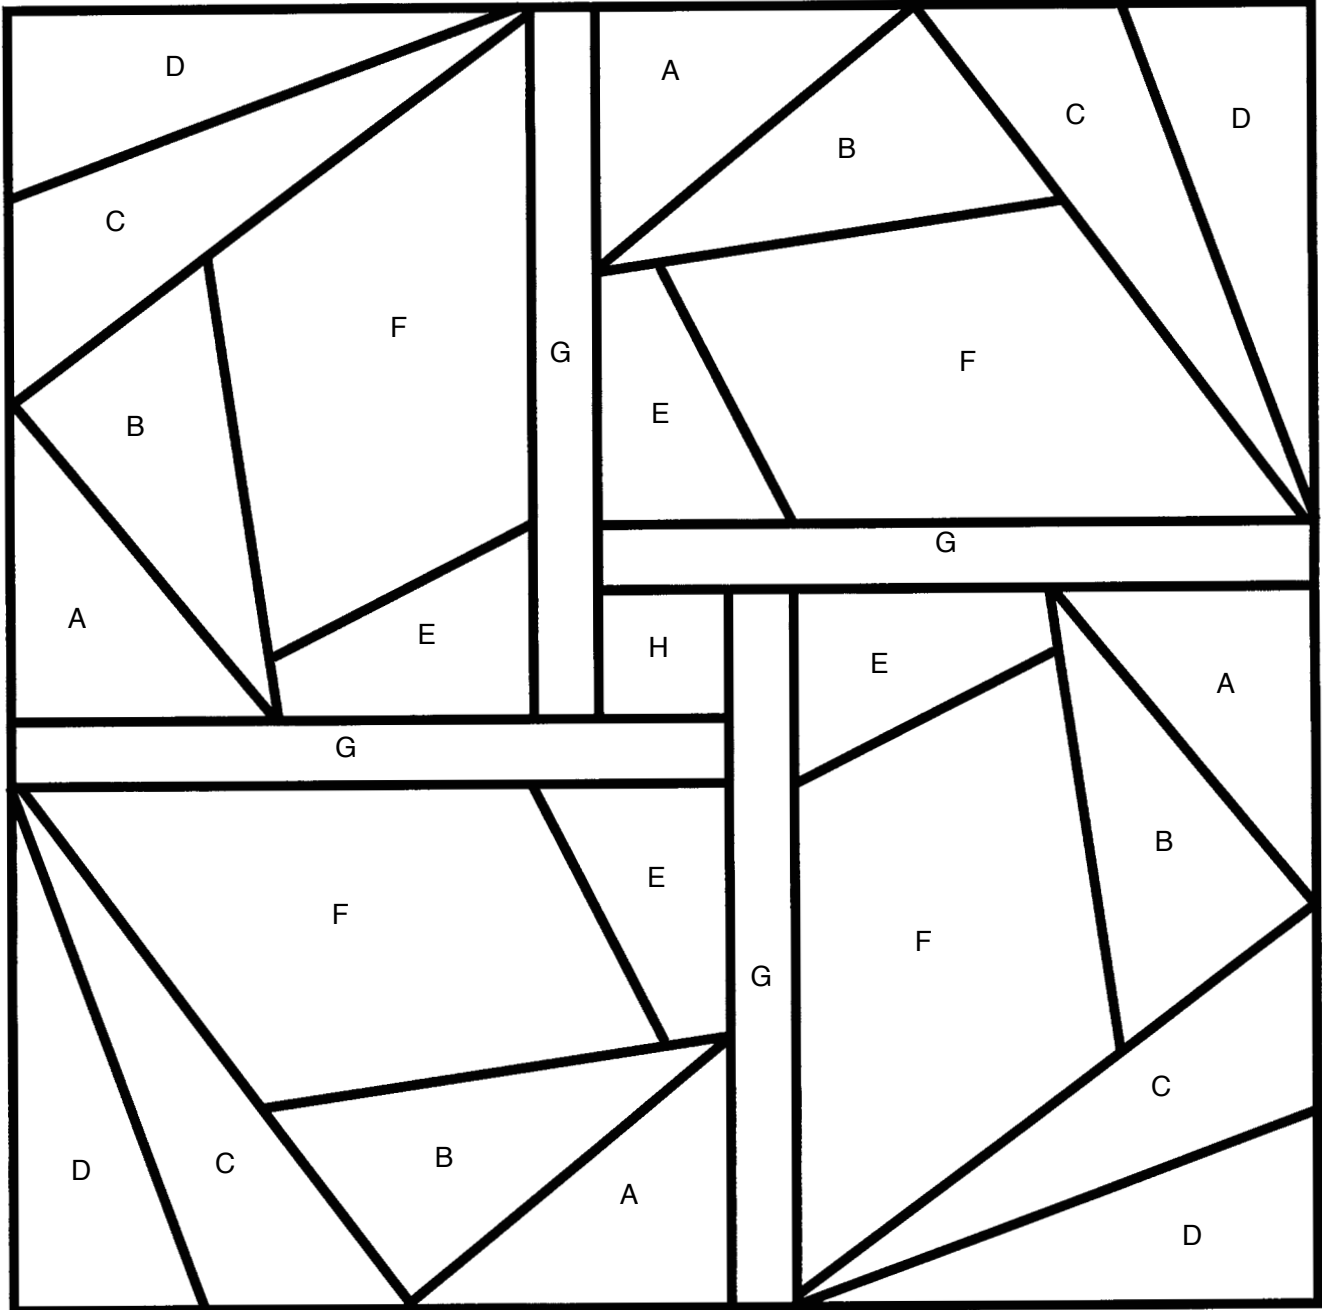

Refracted Rectangles

Jody Harris

Spectrum Glass Color Suggestions

- A. 526-2RR Moss Green Rough Rolled
- B. 161RR Yellow Rough Rolled
- C. 543-2RR Grape Rough Rolled
- D. 151RR Cherry Red Rough Rolled
- E. 171RR Orange Rough Rolled
- F. 533-3RR Deep Aqua Rough Rolled
- G. 100R Clear Ripple
- H. 1009S Black Smooth (or clear bevel)¹