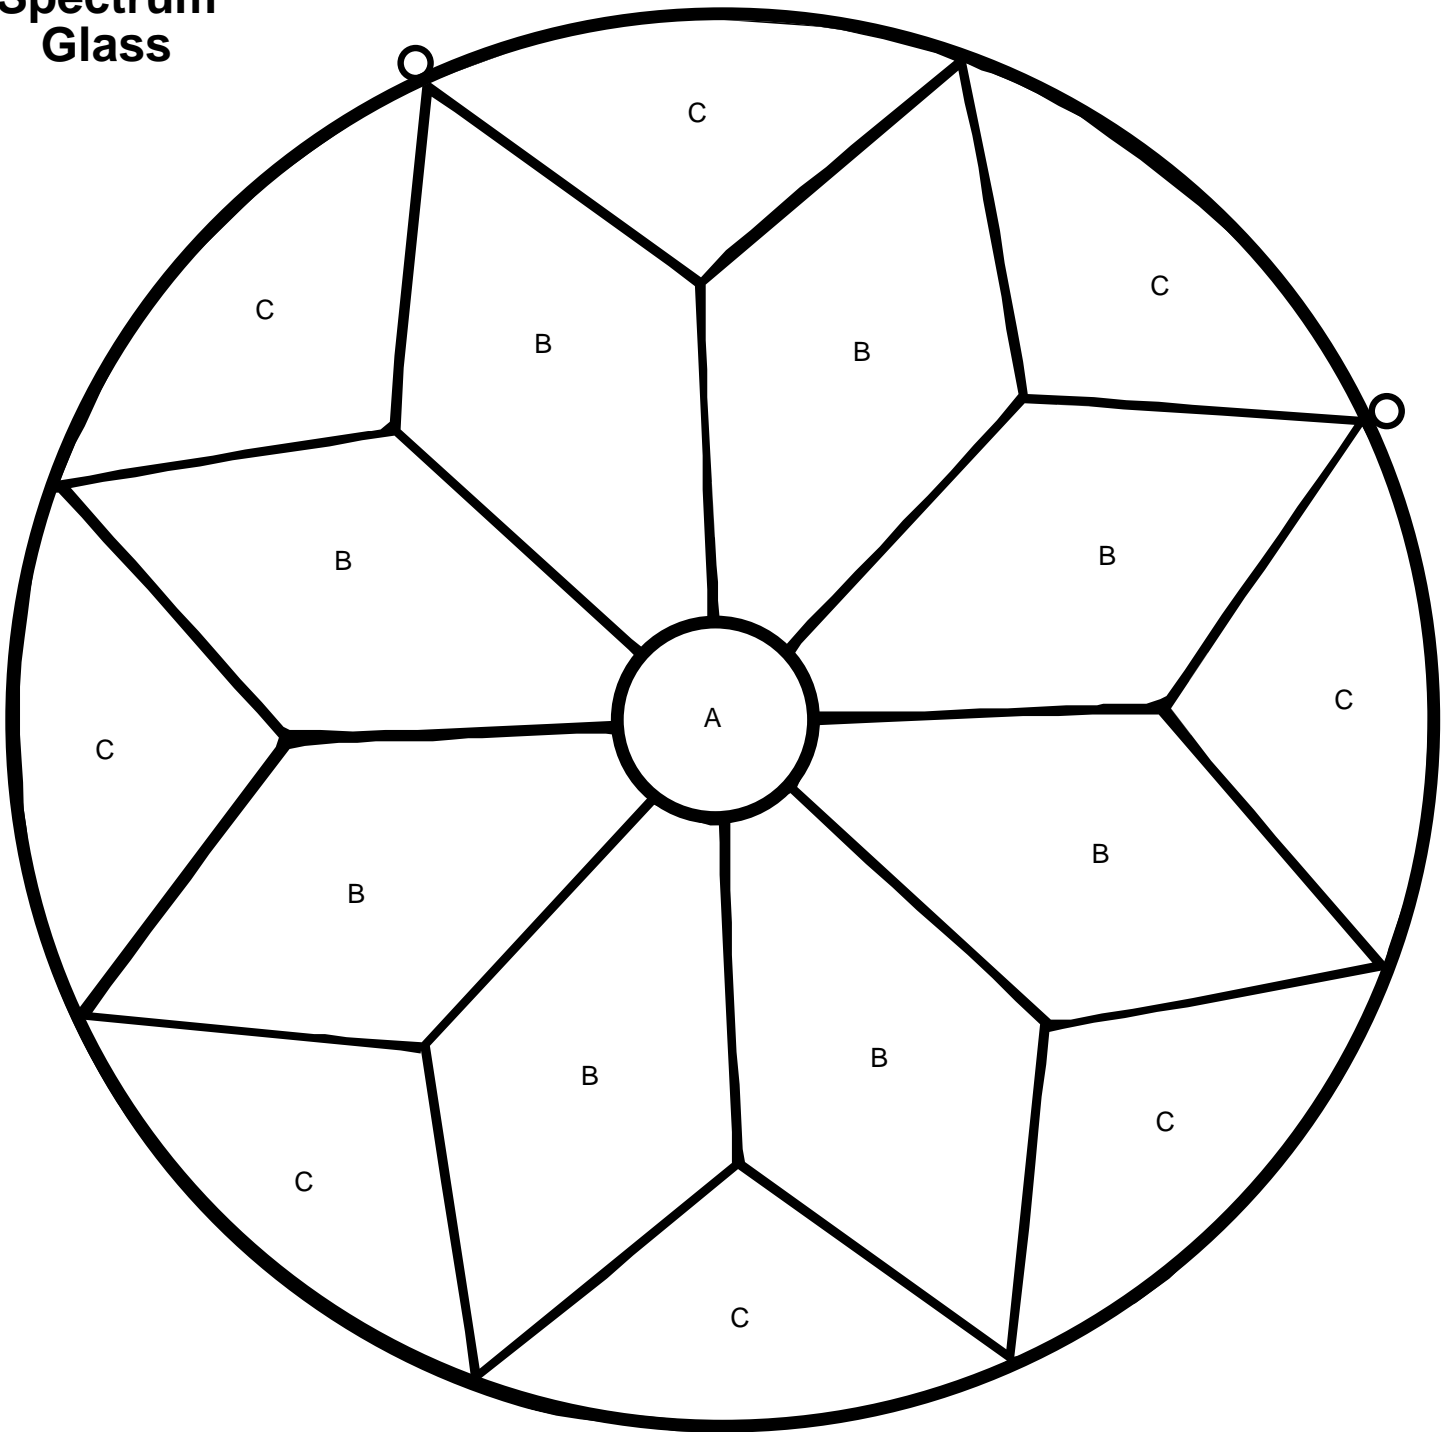

**Spectrum  
Glass**

## Pattern of the Month

**“STAR  
REFLECTIONS”**  
George Rough  
The Flower Wagon  
Shelton, WA

### Spectrum Glass Color Suggestions

- A. 25mm Sky blue Jewel
- B. 1/100GG Clear Crystal Ice
- C. 433-1W Deep steel on Sky blue Waterglass®

© 1999 *The Flower Wagon* and *Spectrum Glass*

Dealer: Copyright arrangements permit unlimited duplication of patterns for distribution to your customers and students.